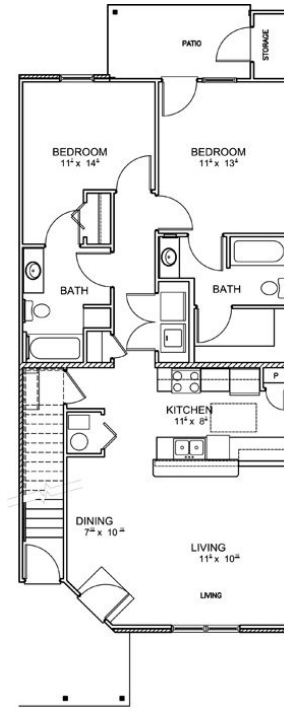

WEXFORD OF TAYLORSVILLE

TWO BEDROOM

2 BEDROOM
1128 SQ. FT.
STARTING AT \$295

WEXFORDOFTAYLORSVILLE.COM

9035 WEXFORD COURT
COLUMBUS, IN 47201

OFFICE HOURS | MONDAY 10AM TO 5PM

PLEASE NOTE THAT RENTAL RATES, AVAILABILITY, DEPOSITS AND SPECIALS ARE SUBJECT TO CHANGE WITHOUT NOTICE AND ARE BASED ON AVAILABILITY. LEASE TERMS VARY AND MINIMUM LEASE TERMS AND OCCUPANCY GUIDELINES MAY APPLY. CONTACT LEASING OFFICE FOR DETAILS.